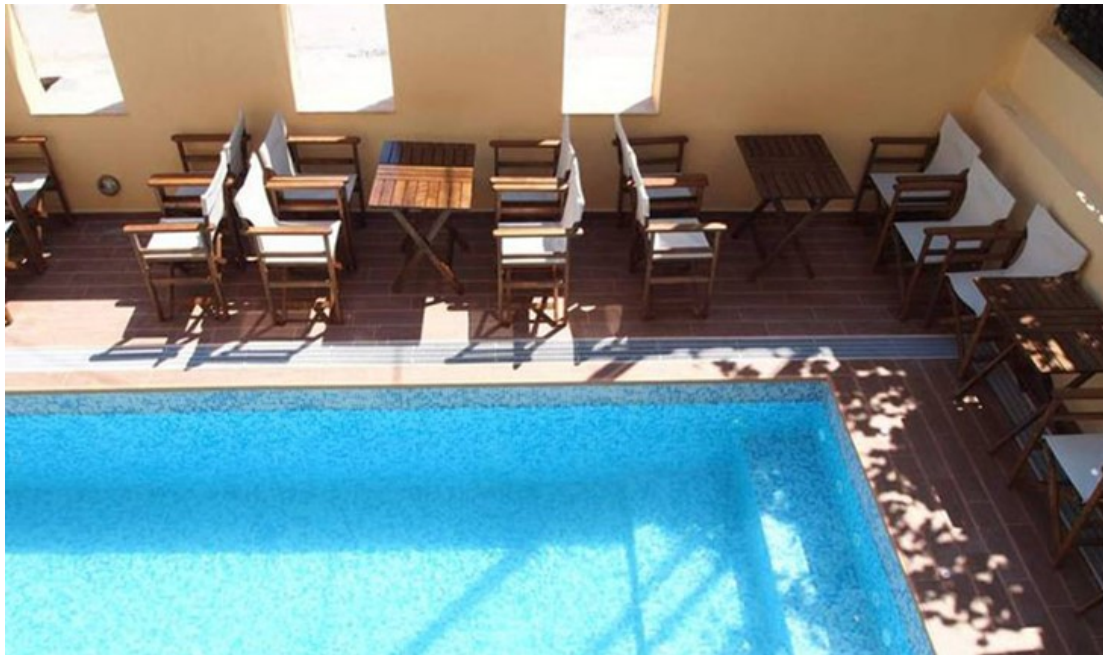

Ouranoupoli Princess Hotel ★★

Ouranoupoli Princess Hotel is located at the Athos peninsula at a distance of 120km away from the airport of Thessaloniki.

Ouranoupoli Princess Hotel Description

Type: Hotel

Rooms: 22

Arrival: 13:00

Departure: 12:00

Location:

Buildings: 1

Built:

Renovation of buildings:

Renovation of rooms:

Credit cards:

Visa Card

Master Card

Internet:

www.ouranoupoli.gr

Location

Airport: 120 KM(Thessaloniki)

City center: 0,5 KM

Nearest beach: 0,12 KM

Restaurant: 0,1 KM

Meal type

BB - Bed & Breakfast

Services

Free of charge

Shuttle bus service. to the center of Ouranoupoli, the pilgrimage office of Mount Athos, to the port Wireless internet in public areas. Visa Card. Master Card. Room cleaning. Every day Laundry service. Tree times a week Parking