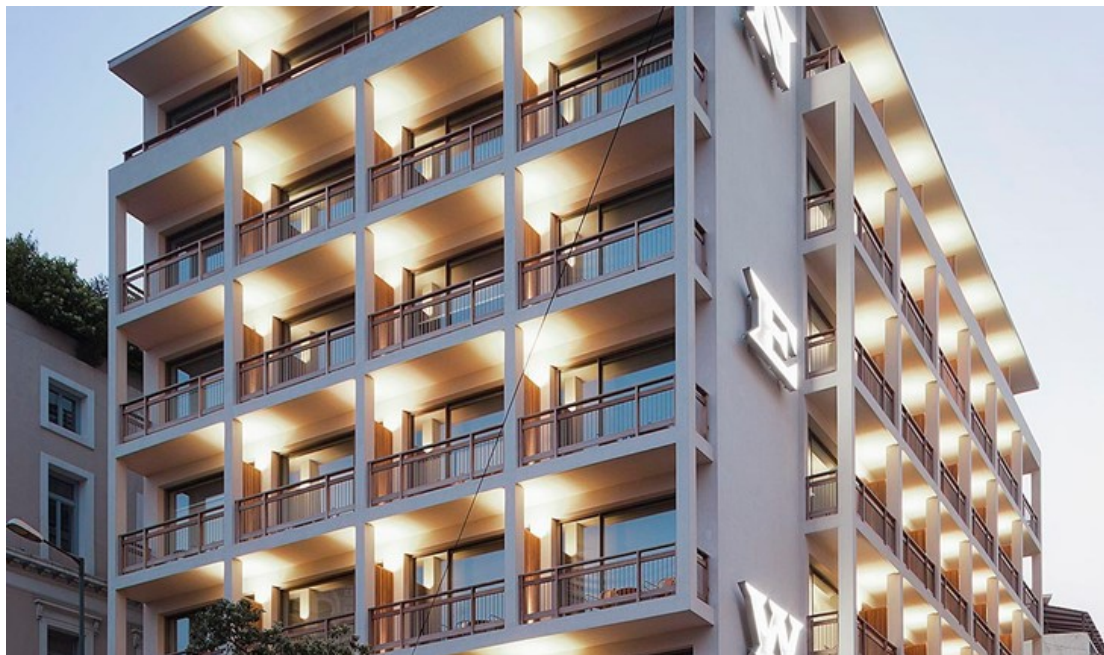

# New Hotel ★★★★★

New Hotel is located 200 meters from Syntagma square and within a walking distance from the main attractions of the city. The hotel offers a new approach to interior design with the help of famous designers.